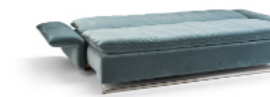

**Schlafsofa 200
Sofa bed 200**
B: ca. 220 – 272 cm
LF: ca. 200 x 141 cm